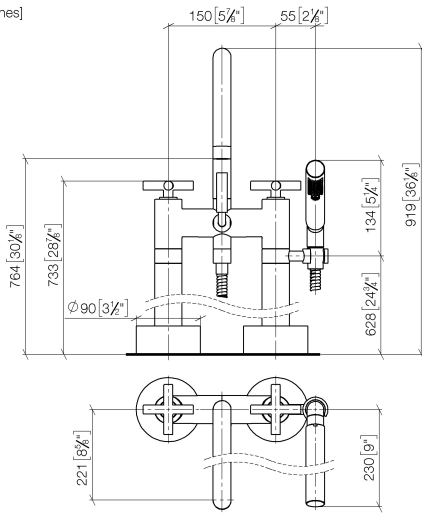

**TARA Two-hole bath mixer for free-standing assembly with hand shower set -  
Brushed Platinum**

TARA

25 943 892

- 220mm projection
- pivotable spout 180°
- Hand shower: COMPACT RAIN, max. flow rate 6.8 l/min (at 3 bar)
- spout: circular, air-enriched flow
- hand shower with anti-scale system
- rotary diverter for bath/shower
- total height 920 mm
- stand pipes height 628 mm
- height up to aerator 765 mm
- slide-on rosettes Ø 90 mm
- gauge 150 mm
- metal shower hose 1250mm with integrated anti-twist protection
- pivotable shower holder on the right foot
- max. flow 22 l/min at 3 bar flow pressure

**Required miscellaneous**

- Concealed floor mounting -**
- max. recess depth 160 mm
  - min. recess depth 80 mm

35 951 970-90  
0010

**TARA Two-hole bath mixer for free-standing assembly with hand shower set -  
Brushed Platinum**

TARA

25 943 892  
mm [inches]

**Flow rate chart**

**Codes & Standards**

ASME  
A112.18.1/CSA  
B125.1

TARA Two-hole bath mixer for free-standing assembly with hand shower set -  
Brushed Platinum

---

TARA