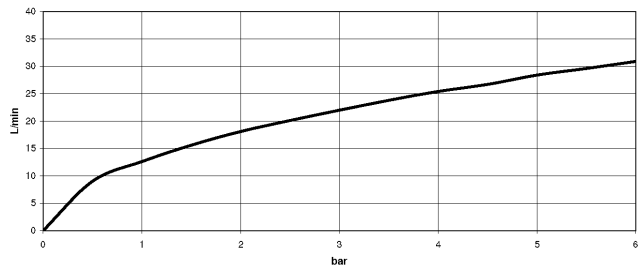

Flow rate chart

Codes & Standards

ASME
A112.18.1/CSA
B125.1